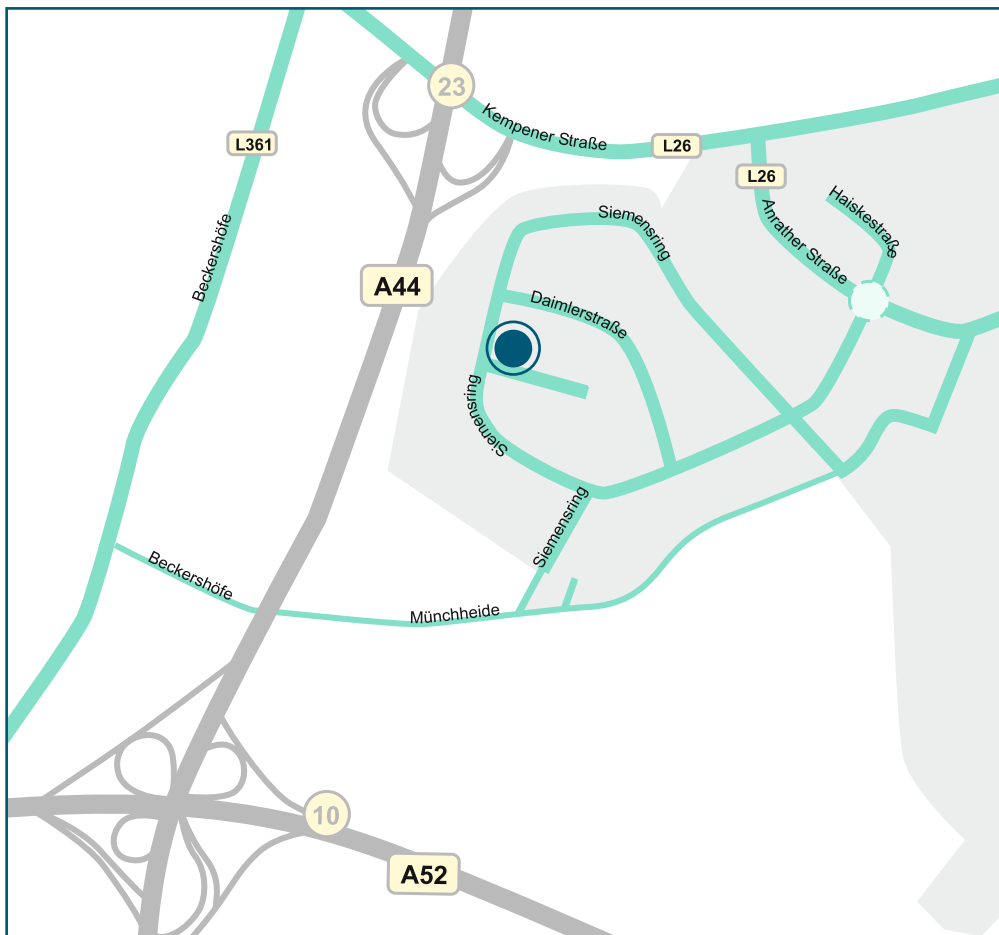

How to reach us

Fraunhofer Institute for Environmental, Safety and Energy Technology UMSICHT –
Institute Branch Willich

*General rules of conduct:
Please observe the smoking ban. Photographing and filming prohibited. Entering of storage, pilot plant station and laboratory areas only permitted in company of UMSICHT staff members.*

Contact

Fraunhofer UMSICHT
Institute Branch Willich
Siemensring 53
47877 Willich

Phone +49 208 8598-1122
www.umsicht.fraunhofer.de